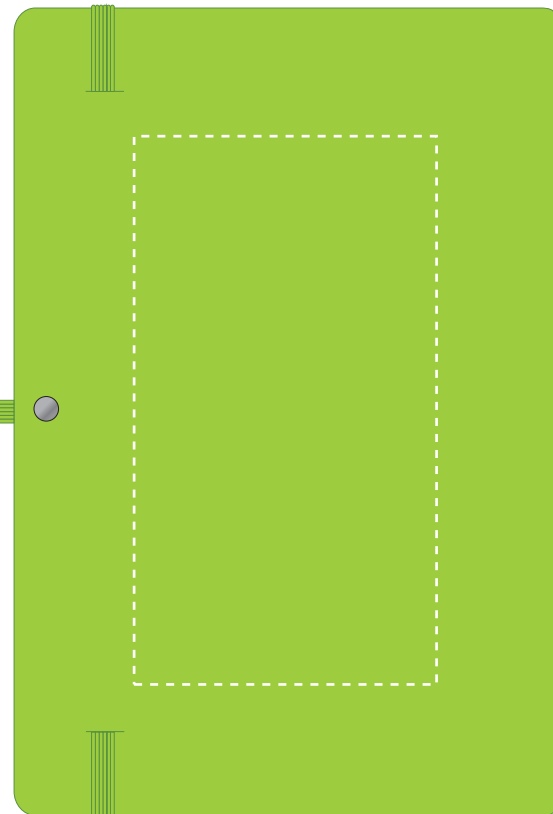

Your Ref:	Quantity:	Product Code: QS0345
Our Ref:	Version: 1	Product Colour: LIGHT GREEN

PRINTING CONCERNS: SMALL DETAILS MAY FILL

Please note that this product has Sustainability Markings that are not visible from this perspective

We stock this item in the following colours

**PANTONE REFERENCE(S)**

Debossing / Foil Blocking

Product Image for visualisation
- colours may vary

ARTWORK SCALE 50%

- CENTRED TO PRINT AREA
- CENTRED TO NOTEBOOK

ARTWORK SCALE 50%

- CENTRED TO PRINT AREA
- CENTRED TO NOTEBOOK

The dashed line is to demonstrate print area and will not appear on your printed item

PLEASE NOTE:

- All colours including print and product are for visual purposes only and should not be regarded as the actual colour of the product and print.
- Some products may vary from batch to batch and may differ from previous orders.
- The colour and texture of a product can also have an effect on the final print colour.
- By approving this order we accept that you understand these terms.

To proceed, please approve visual via the online system.

ARTWORK SCALE 100%
Max print area: 145mm x 80mm

ARTWORK SCALE 100%
Max print area: 145mm x 80mm